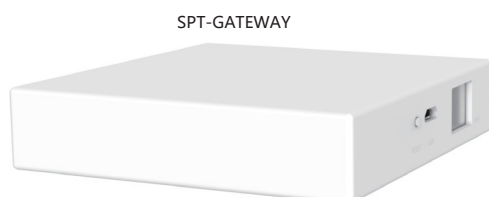

SPARKELEC Zigbee Touch Socket Outlets (WHITE & BLACK)

- ◆ High quality crystal tempered glass panel design, never fade
- ◆ With Blue LED indicator
- ◆ Socket status indication
- ◆ Current Statistics
- ◆ Support For Amazon Alexa and Google Home Hub

Dimensions: 120mm W x 72mm H x 42mm D **Voltage:** 110-240V AC/50~60Hz
Operating Current: 10A
Frequency: Wifi 2.4G
Wireless Fidelity: Zigbee/IEEE 802.15.4

SGP02-TOUCH-WH

SGP02-TOUCH-BK

SPARKELEC Zigbee WIFI Gateway

SPT-GATEWAY

Product Specifications

Power supply: 5v 1 amp
 Operating temperature:- 10°C-55°C
 Wireless Fidelity: Zigbee/IEEE 802.15.4
 Size: 480*480*100MM

The smart gateway is the control centre of the Zigbee Wifi device. Users can design and implement smart application scenarios by adding Zigbee devices.