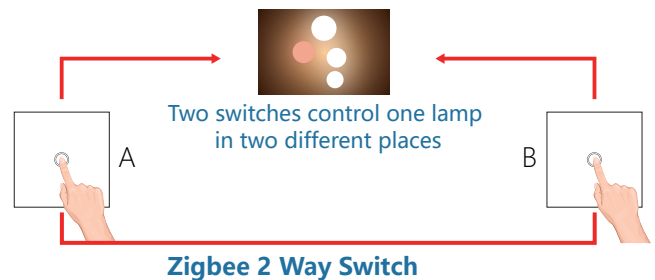

- ◆ Curtain status indication
- ◆ Support for Amazon Alexa and Google Home Hub
- ◆ Curtain with stop function Only
- ◆ Rated load: 600W Per Gang

SWS-CT-WH

SWS-CT-BK

SPARKELEC Zigbee Dimmer Switch SWS-DIM (WHITE & BLACK)

- ◆ Lamps status indication
- ◆ Memory Function - last state
- ◆ Support Amazon Alexa and Google Home Hub
- ◆ Rated load: 600W/Gang
- ◆ For dimming incandescent lamps, halogen lamps and dimmable LED Fittings

SWS-DIM-WH

SWS-DIM-BK

SPARKELEC Zigbee SCENE SWITCHES

- ◆ The same light can be controlled by two switches in two different places Do not need to turn on/off the light in one place (very convenient)
- ◆ Each set of scene touch switch consist of two switches(Switch A & Switch B)