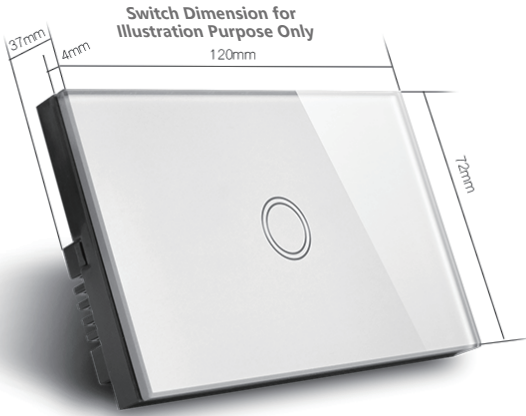

SPARKELEC PTY LTD

Touch & Zigbee Wifi Series Switches

Specifications
Dimensions: 120*72*37MM
 Operating voltage: 110V-240V/50-60HZ
 Resistive Max. load: 600W/Gang Inductive
 Max. load 150W LED/Gang

Frequency: Wifi 2.4G

Wireless Fidelity: Zigbee/IEEE 802.15.4

SPARKELEC Zigbee Touch Switch SWS1TW-SWS4TV (WHITE & BLACK)

- ◆ **Zigbee Automatic networking technology** - no manual code matching, simple system debugging
- ◆ **App Control** – Control switches from anywhere with your smartphone (Download Smart Life App Via iPhone or Android)
- ◆ **Voice Control** – Works perfectly with Amazon Alexa, Google Home
- ◆ **Timing** – Set scheduled/countdown timers to turn on/off at specified time
- ◆ **Share Control**– Control your smart home together with your family
- ◆ **Smart Scene** –You can set the switch easily to achieve the desired scene mode
- ◆ **High quality crystal tempered glass panel design**
- ◆ With red and blue LED indicator, very distinguished (BLUE Indicator Always On & Red with Activated)
- ◆ **Easy to install** - Support both Single L wire control or L and N wire control.
- ◆ Status Indication (**NEUTRAL REQUIRED 3 WIRE DESIGN**)