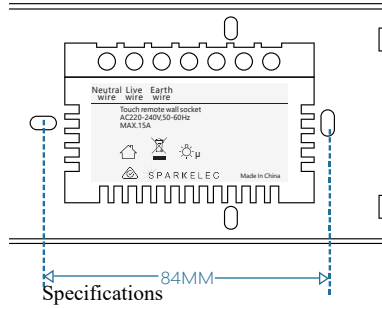

SPARKELEC PTY LTD

Touch & Zigbee Wifi Series Switches

Specifications
Dimensions: 120*72*37MM
 Operating voltage: 110V-240V/50-60HZ
 Resistive Max. load: 600W/Gang Inductive
 Max. load 150W LED/Gang

Frequency: Wifi 2.4G

Wireless Fidelity: Zigbee/IEEE 802.15.4

SPARKELEC Zigbee Touch Switch SWS1TW-SWS4TV (WHITE & BLACK)

- ◆ **Zigbee Automatic networking technology** - no manual code matching, simple system debugging
- ◆ **App Control** – Control switches from anywhere with your smartphone (Download Smart Life App Via iPhone or Android)
- ◆ **Voice Control** – Works perfectly with Amazon Alexa, Google Home
- ◆ **Timing** – Set scheduled/countdown timers to turn on/off at specified time
- ◆ **Share Control**– Control your smart home together with your family
- ◆ **Smart Scene** –You can set the switch easily to achieve the desired scene mode
- ◆ **High quality crystal tempered glass panel design**
- ◆ With red and blue LED indicator, very distinguished (BLUE Indicator Always On & Red with Activated)
- ◆ **Easy to install** - Support both Single L wire control or L and N wire control.
- ◆ Status Indication (**NEUTRAL REQUIRED 3 WIRE DESIGN**)